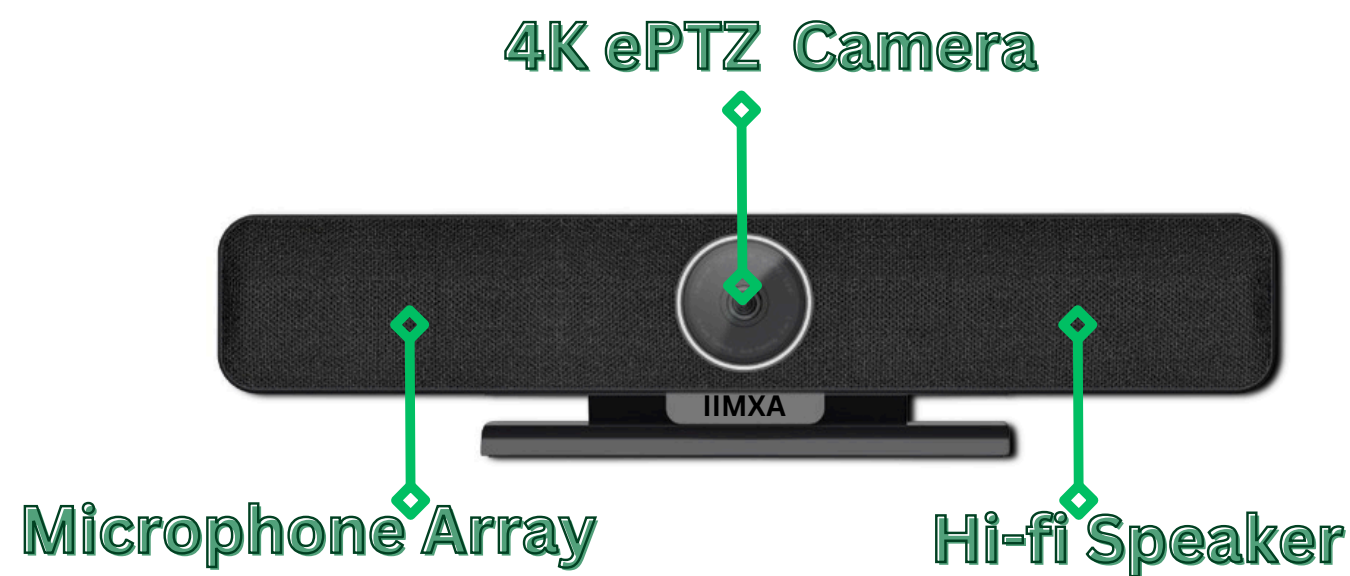

VIDEO CONFERENCE SYSTEM

Specification :-

	VCB-4W
Video Conferencing Bar	
Power Consumption	20 Watt
Adapter	12V DC - 2A
Built In Mic Frequency response	20-24 KHz
Mic	
Built In Mic	4 Array Mic
Built In Mic Pick Up Radius	5 Meter
Mic Sensitivity	-30dBFS
Mic Direction	Linear Direction
Mic Extension	Available Wireless
Speaker	
Built In Speaker Frequency Response	20Hz - 20KHz
Speaker Rated Output	Continuous Pink Noise -10Watt / Peak @30Watt
Speaker Sensitivity 1w/1mtr @ 1KHz	87dB
Camera And Picture	
Camera Resolution	8MP
Camera Operating Distance	5 Meter +- 10%
Camera Tracking Mode Selection	Tiles, Speaker Tracing (Lips Sync), Auto Framing, Manual
Picture Resolution	4k (Subject To Usage)
Zoom(In Full HD)	6x Optical
Digital Zoom Resolution	720p
Field Of View (FOV)	120 Degree
Material	ABS(Body), Anti Slip Matt, Fabric Front Grille
Wireless Charging Dock	
Rated Power Input	5VDC 2A, 10Watt
Charging Dock	Magnetic Side
Numbers of Charging Dock	4 Dock
Rated Output Power Per Dock	2.5 Watt
Input Method	USB Type C
Material	ABS With Matt Black
Wireless Extension Mic	
Mic Direction	Hemisphere
Mic Frequency Response	20Hz - 24KHz
Mic Pickup Radius	1.5Meter
Extension Via	2.4GHz Wireless
Connection Method	Pick And Connect from Wireless Dock (Duration Connection 1 Second +- 10%)
Battery Capacity	3000 MAh
Battery	Lithium Ion Battery Built In
Operational Duration(Nonstop Talk)	6 Hours
Charging Method	Magnetic Wireless Charge From Wireless Dock
Button	Touch Button For Remote Mute Mic
Material	ABS (Body), Fabric Top Grille