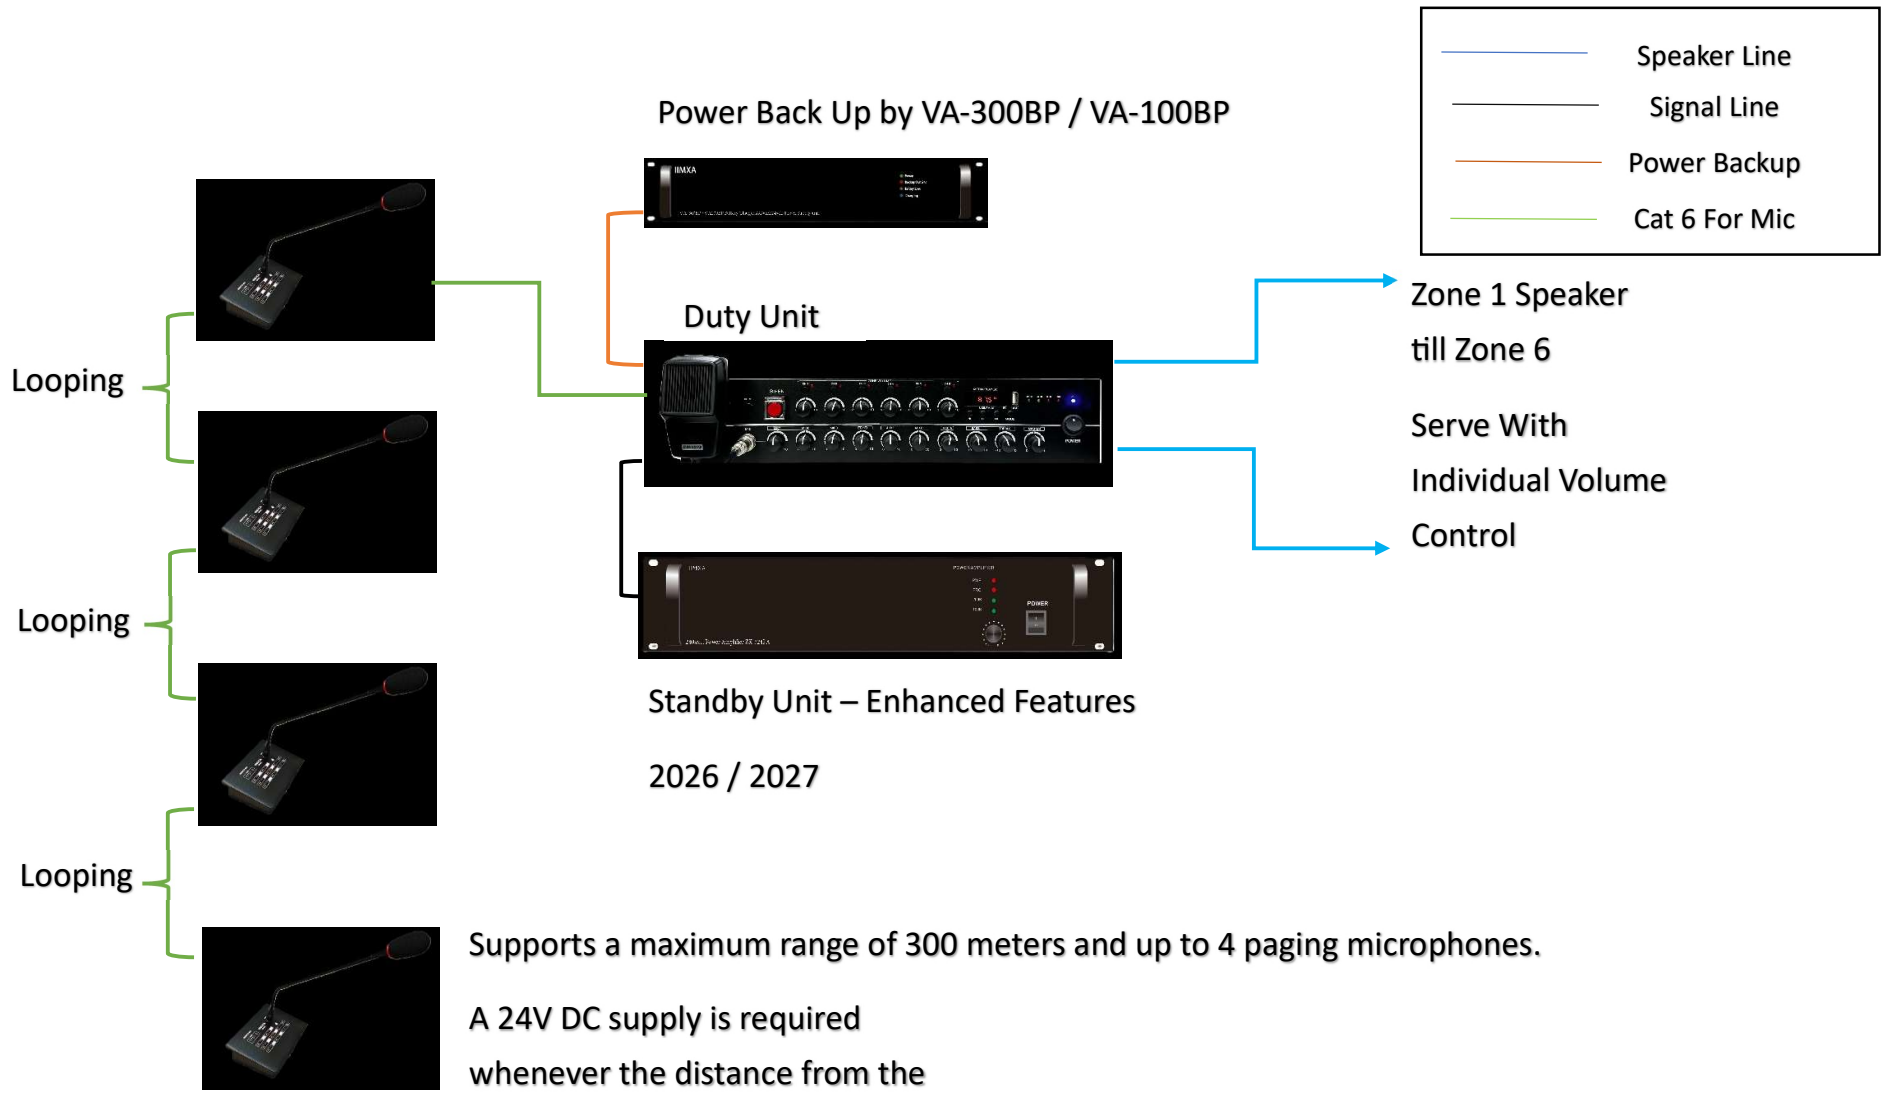

Typical Application Diagram

	Speaker Line
	Signal Line
	Power Backup
	Cat 6 For Mic

Supports a maximum range of 300 meters and up to 4 paging microphones.

A 24V DC supply is required whenever the distance from the mixing amplifier exceeds 100 meters.